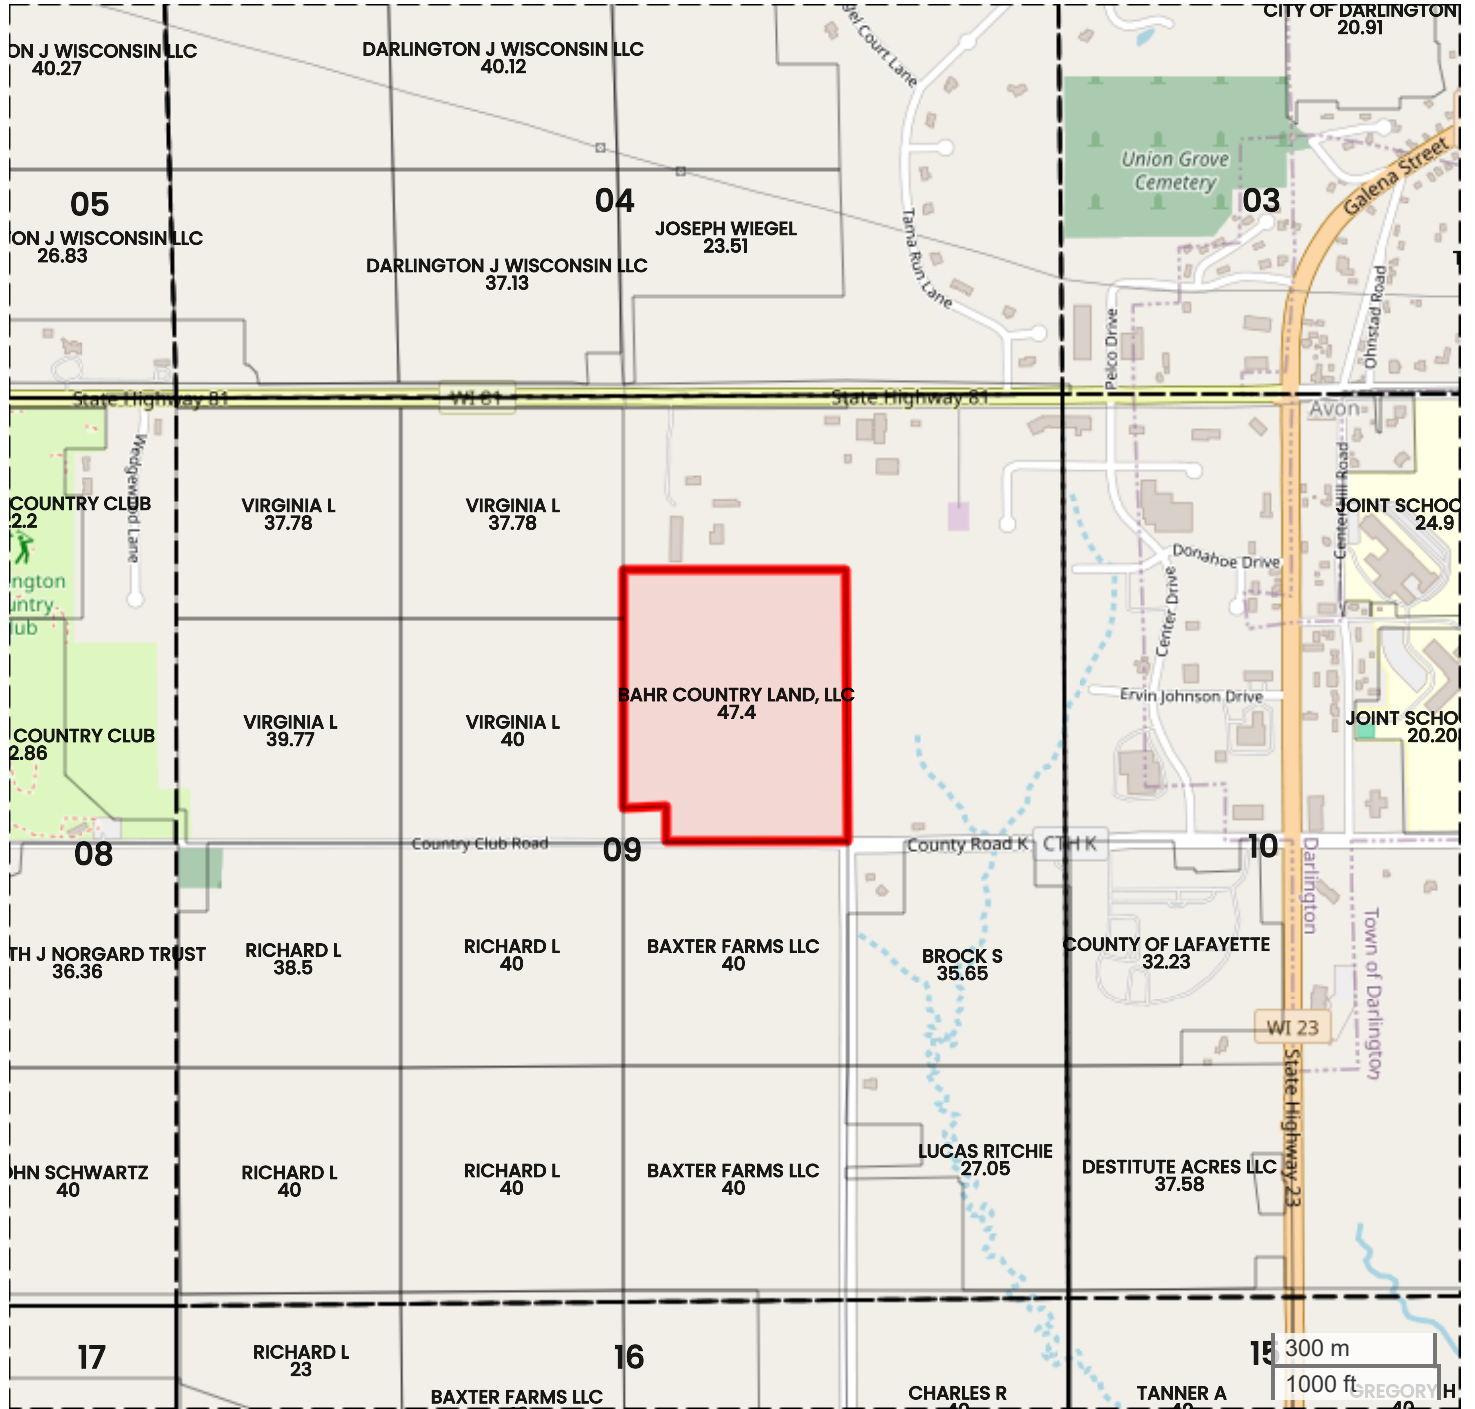

COUNTRY CLUB ROAD  
PLAT MAP

Center: 42.662935, -90.139432

09-2N-3E

Darlington city Township

Lafayette County, WI

FarmWorth, LLC makes no warranties, express or implied, regarding the accuracy of any information provided through FarmWorth.com. User is solely responsible for independently verifying all information prior to use and waives any claims against FarmWorth, LLC arising from inaccuracies in such information.